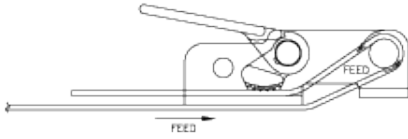

Web Threading Guide

THREADING OF CAM BUCKLE
FE7073-1

FE8265-1

903

THREADING OF 905 OVERCENTER BUCKLE

THREADING OF 909 OVERCENTER BUCKLE

THREADING OF 960 OVERCENTER BUCKLE

THREADING OF 970 BUCKLE