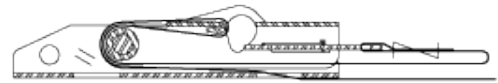

Web Threading Guide

THREADING OF CAM BUCKLE
FE7073-1

FE8265-1

903

THREADING OF 905 OVERCENTER BUCKLE

THREADING OF 909 OVERCENTER BUCKLE

THREADING OF 960 OVERCENTER BUCKLE

THREADING OF 970 BUCKLE